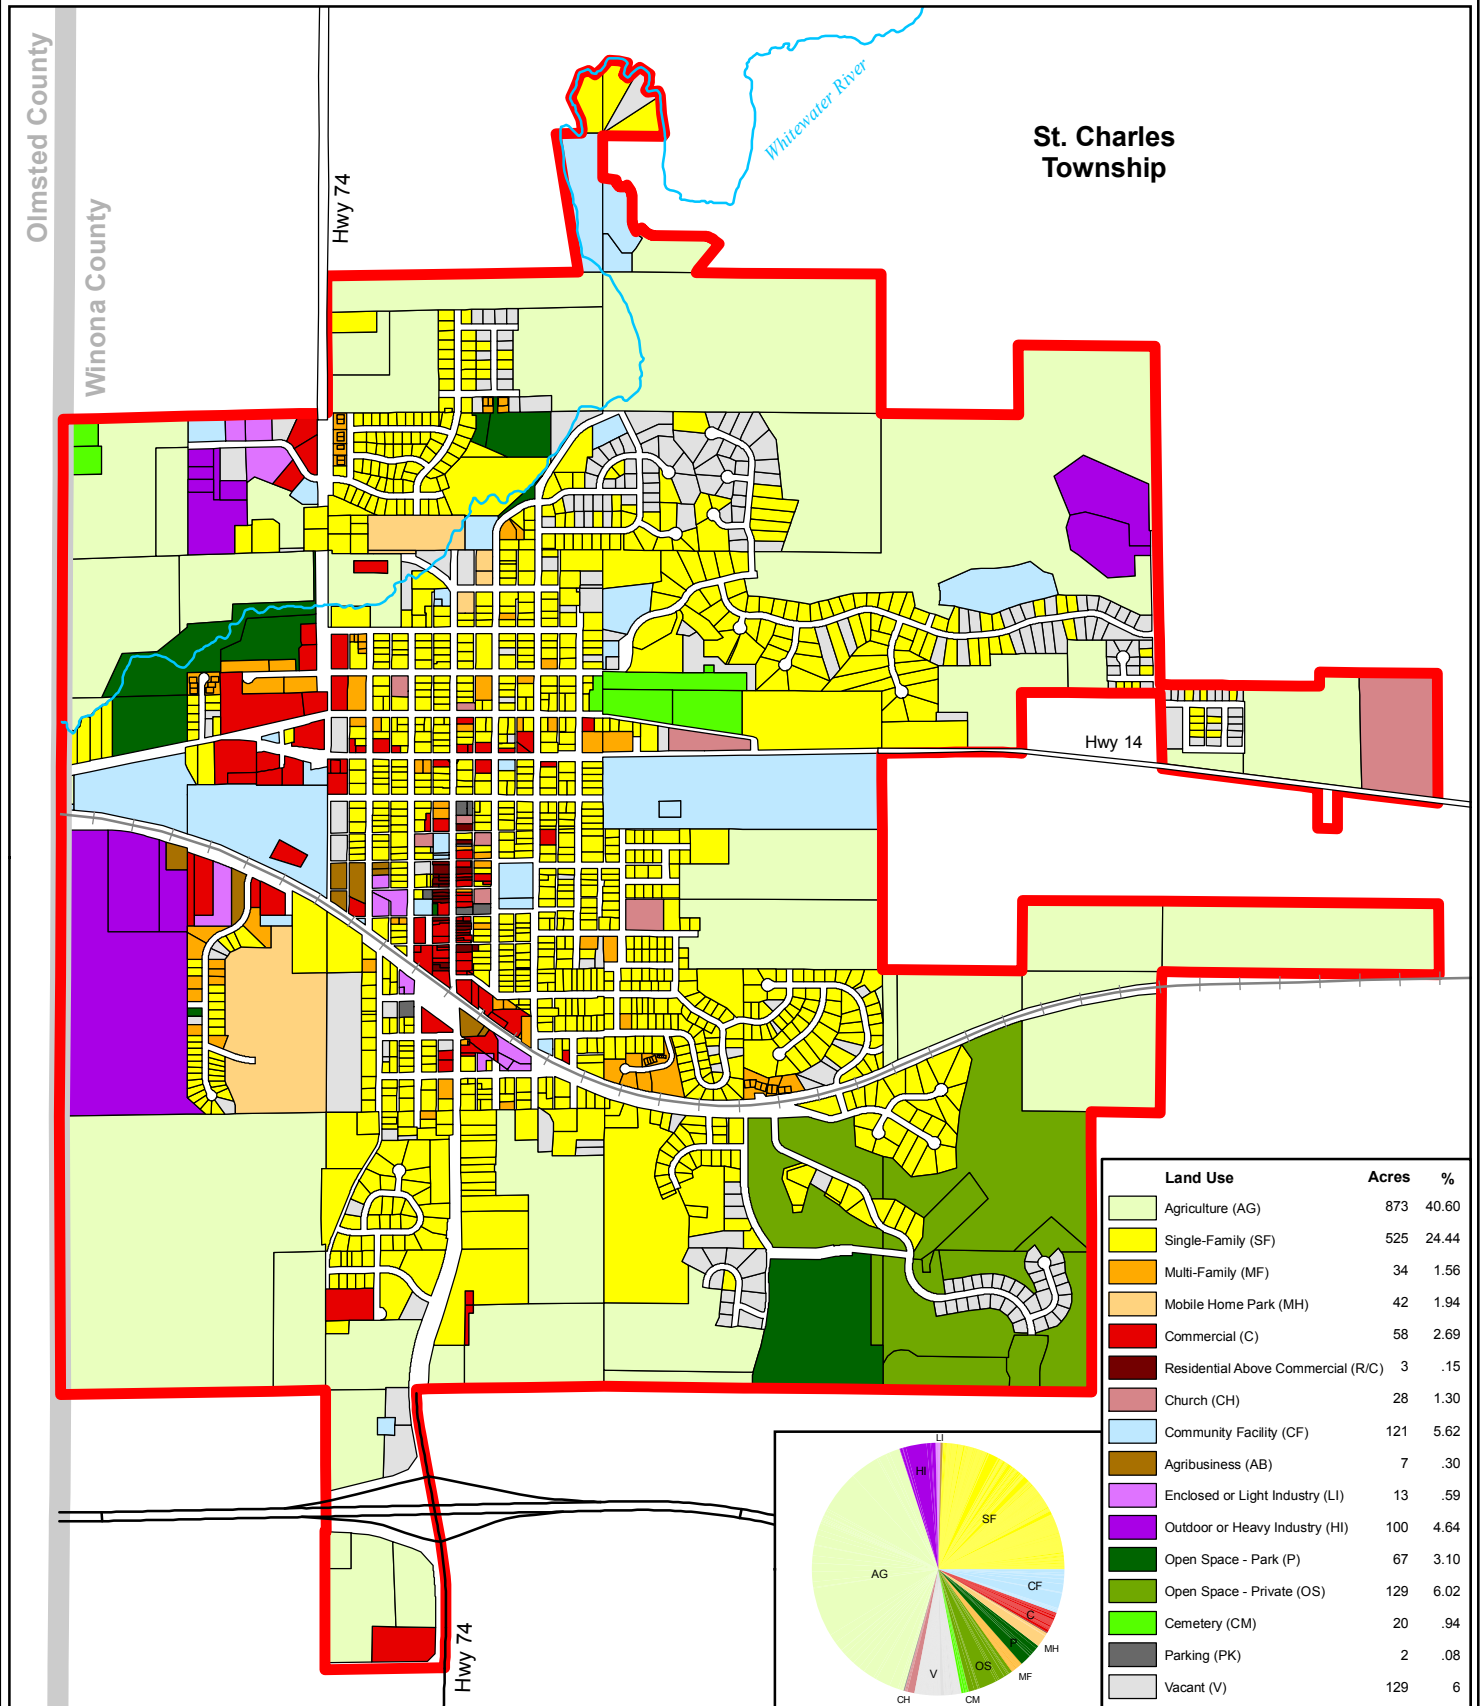

Land Use 2007

Land Use data compiled from field surveys in St Charles during the summer of 2007.

Disclaimer: This map is for comprehensive planning purposes only.